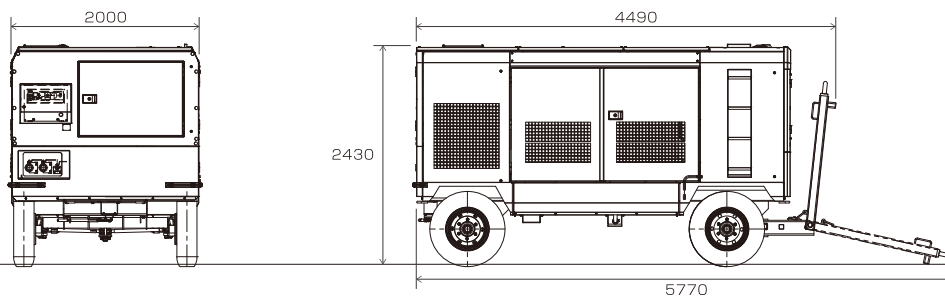

■ Specification Table

		PDSF950S-4B4 Trailer	PDSF950SC-4B4 After Cooler Trailer
●COMPRESSOR			
Type		Rotary Twin Screw, Single-Stage, Oil-cooled	
Free air delivery	m³/min	26.9	
Rated operating pressure	MPa [kgf/cm²] [psi]	1.03[10.5][150]	
Compressor oil capacity	L	100	
Discharge Air Temperature*	℃	—	Atmospheric Temperature+20
Air outlet valve		2"×2, 3/4"×1	
●ENGINE			
Make/Model		Dongfeng Cummins 6LTA A8.9-C360	
Type		Direct-Injection, Turbo-Charged, Intercooled	
Rated output	kW[PS]/min⁻¹	264[359]/2200	
Engine oil capacity	L	21	
Fuel tank capacity	L	540	
Battery		6-Q-165×2	
●DIMENSION & WEIGHT			
L×W×H	mm	4490×2000×2430	
Dry (Operating) weight	kg	4400(5070)	4500(5170)
Tire Size		7.50-16-14PR	
Sound power level in decibels	dB	109	
Sound pressure level	dB[A]	80	
Designated emissions regulation		GBII	

*Reference value.

● Specifications are subject to change without notice.

■ Size

AIRMAN is a registered trademark of Hokuetsu Industries Co., Ltd.

SAFETY

- Do not use compressed air for breathing, such as in pneumatic methods or diving operations, or for exhalation system equipment that directly inhales air.
- Operate safely in accordance with operation manual.
- To prevent trouble and accidents, perform daily and preventive maintenance checks without fail.

OUR HEAD OFFICE AND PLANT ARE CERTIFIED TO BOTH ISO 9001 AND ISO 14001.

Niigata plant:
Shimo Aozu, Tsubame-city, Niigata-prefecture, Japan.

ISO90010 : JQA-0581
ISO14001 : JQA-EM4670

HOKUETSU INDUSTRIES CO., LTD.

8th Floor Shinjuku San-Ei Bldg.
22-2 Nishi-Shinjuku 1-Chome, Shinjuku-ku, Tokyo 160-0023 Japan
Tel: 81-3348-7281 Fax: 81-3-3348-7289
E-mail: airman.oversea@airman.co.jp
<https://www.airman.co.jp>

AIRMAN ASIA SDN. BHD.

Suite A-8-2, level 8, Block A, Sky Park @ One City,
Jalan USJ 25/1, 47650 Subang Jaya, Selangor, Malaysia
Tel: 60-3-5036-7228 Fax: 60-3-5036-7226
E-mail: sales@airman-asia.com
<https://airman-asia.com>