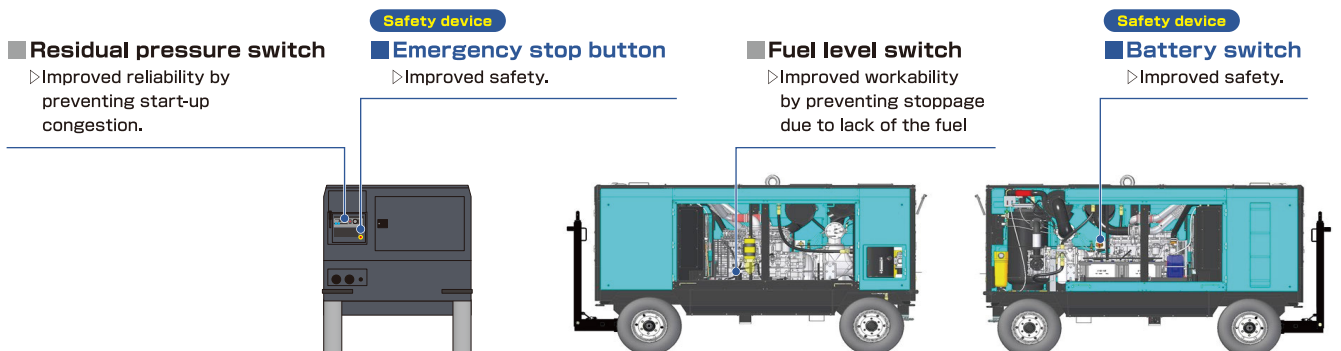

Engine Compressor
PDSF950S/SC

AIRMAN®

New Line-up of Engine Compressor!

High Pressure (PDSF series)

Product variations: Trailer / After Cooler Trailer

Engine Compressor

Standard Type

PDSF950S

After Cooler Type

PDSF950SC

Free air delivery: 26.9m³/min Rated operating pressure: 1.03MPa

PDSF950SC
(After Cooler Type)

PDSF950S

Equipped with **Japan quality safety device** as standard.

※Image is for illustration purposes.

HOKUETSU INDUSTRIES CO., LTD.

■ Specification Table

		PDSF950S-4B4 Trailer	PDSF950SC-4B4 After Cooler Trailer
●COMPRESSOR			
Type		Rotary Twin Screw, Single-Stage, Oil-cooled	
Free air delivery	m ³ /min	26.9	
Rated operating pressure	MPa [kgf/cm ²] [psi]	1.03[10.5][150]	
Compressor oil capacity	L	100	
Discharge Air Temperature*	℃	—	Atmospheric Temperature+20
Air outlet valve		2"×2, 3/4"×1	
●ENGINE			
Make/Model		Dongfeng Cummins 6LTA A8.9-C360	
Type		Direct-Injection, Turbo-Charged, Intercooled	
Rated output	kW[PS]/min ⁻¹	264[359]/2200	
Engine oil capacity	L	21	
Fuel tank capacity	L	540	
Battery		6-Q-165×2	
●DIMENSION & WEIGHT			
L×W×H	mm	4490×2000×2430	
Dry (Operating) weight	kg	4400(5070)	4500(5170)
Tire Size		7.50-16-14PR	
Sound power level in decibels	dB	109	
Sound pressure level	dB[A]	80	
Designated emissions regulation		GBII	